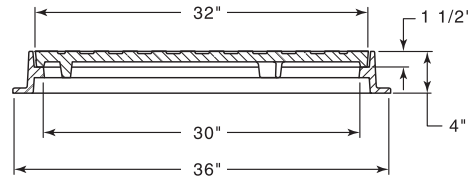

**R-1557
Manhole Frame, Solid Lid**

Heavy Duty

Available Grate: R-2557

**R-1557-A
Manhole Frame, Solid Lid**

Heavy Duty

Available Grate: R-2557-A

**R-1557-A4
Manhole Frame, Solid Lid**

Heavy Duty

Reversible frame.

Available Grate: R-2557-A4

**R-1557-A4B
Manhole Frame,
Bolted and Gasketed Solid Lid**

Heavy Duty

NEW