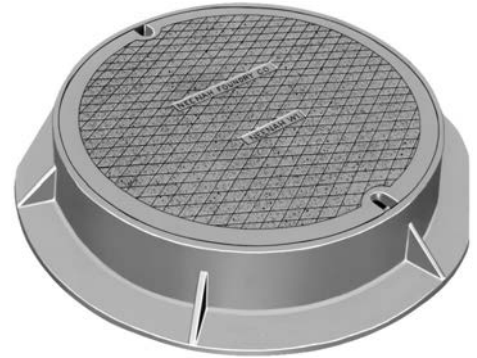

**R-1557
Manhole Frame, Solid Lid**

Heavy Duty

Available Grate: R-2557

**R-1557-A
Manhole Frame, Solid Lid**

Heavy Duty

Available Grate: R-2557-A

**R-1557-A4
Manhole Frame, Solid Lid**

Heavy Duty

Reversible frame.

Available Grate: R-2557-A4

**R-1557-A4B
Manhole Frame,
Bolted and Gasketed Solid Lid**

Heavy Duty

NEW