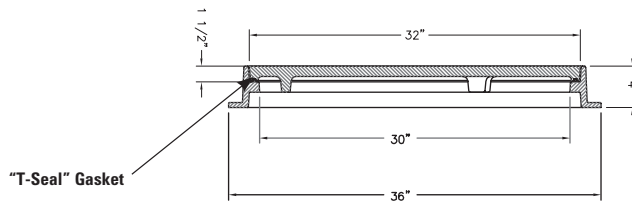

**R-1557
Manhole Frame, Solid Lid**

Heavy Duty

Available Grate: R-2557

**R-1557-A
Manhole Frame, Solid Lid**

Heavy Duty

Available Grate: R-2557-A

**R-1557-A4
Manhole Frame, Solid Lid**

Heavy Duty

Reversible frame.

Available Grate: R-2557-A4

**R-1557-A4B
Manhole Frame,
Bolted and Gasketed Solid Lid**

Heavy Duty

NEW