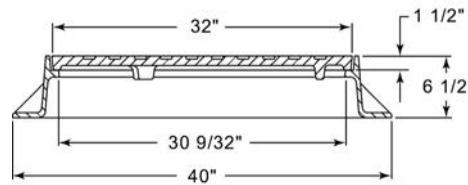

**R-1557
Manhole Frame, Solid Lid**

Heavy Duty

Available Grate: R-2557

**R-1557-A
Manhole Frame, Solid Lid**

Heavy Duty

Available Grate: R-2557-A

**R-1557-A4
Manhole Frame, Solid Lid**

Heavy Duty

Reversible frame.

Available Grate: R-2557-A4

**R-1557-A4B
Manhole Frame,
Bolted and Gasketed Solid Lid**

Heavy Duty

NEW