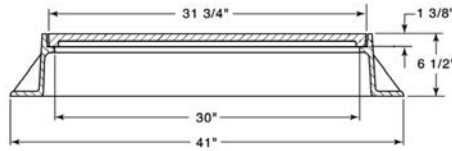

**R-1557
Manhole Frame, Solid Lid**

Heavy Duty

Available Grate: R-2557

**R-1557-A
Manhole Frame, Solid Lid**

Heavy Duty

Available Grate: R-2557-A

**R-1557-A4
Manhole Frame, Solid Lid**

Heavy Duty

Reversible frame.

Available Grate: R-2557-A4

**R-1557-A4B
Manhole Frame,
Bolted and Gasketed Solid Lid**

Heavy Duty

NEW